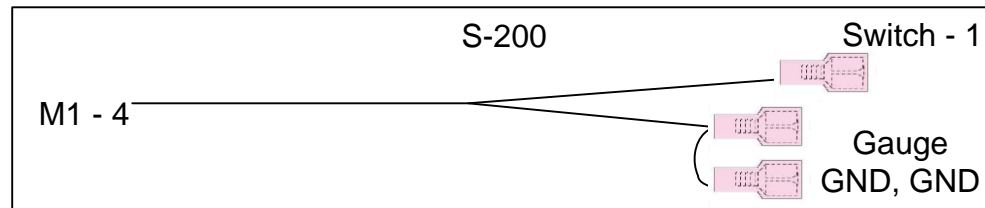

M1

(Male Terminals)
Fuel Switch/ Gauge

M1 (Molex MX150 2X3 Male Terminals)				To	
Cavity	WIRE	GA.	FUNCTION	Splice	Connector - Pin
1	Brown/Orange	18	Fuel Switch Lamp	*	Switch - 3
2	Pink	18	CNG 12V	S-100	(Gauge - 12V, I) (Switch - 4)
3	Brown/Green	18	Fuel Type Switch	*	Switch - 2
4	Black	18	Gnd	S-200	(Gauge - GND,GND) (Switch - 1)
5	Grey	18	Fuel Gauge PWM Output	*	Gauge - S
6	*	*	*	*	*

Internal LED Lighted Models

GAUGE
(back view)

Description: 2011-2013 Transit Connect Bi-Fuel Switch/Gauge Harness
Part #: AEC-TRANSWGA-BI

REV 1