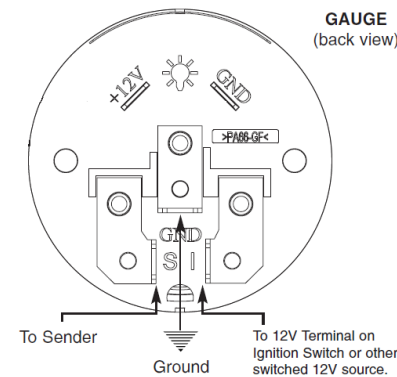

M1

(Male Terminals)
Fuel Switch/ Gauge

M1 (Molex MX150 2X3 Male Terminals)				To	
Cavity	WIRE	GA.	FUNCTION	Splice	Connector - Pin
1	Brown/Orange	18	Fuel Switch Lamp	*	Switch - 3
2	Pink	18	CNG 12V	S-100	(Gauge - 12V, I) (Switch - 4)
3	Brown/Green	18	Fuel Type Switch	*	Switch - 2
4	Black	18	Gnd	S-200	(Gauge - GND,GND) (Switch - 1)
5	Grey	18	Fuel Gauge PWM Output	*	Gauge - S
6	*	*	*	*	*

Internal LED Lighted Models

GAUGE
(back view)

Description: 2011-2013 Transit Connect Bi-Fuel Switch/Gauge Harness
Part #: AEC-TRANSWGA-BI

REV 1