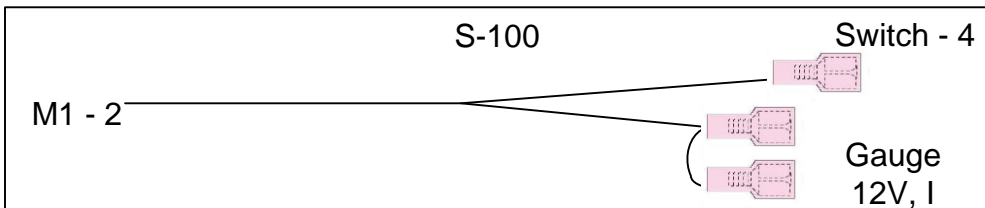

M1

(Male Terminals)
Fuel Switch/ Gauge

M1 (Molex MX150 2X3 Male Terminals)				To	
Cavity	WIRE	GA.	FUNCTION	Splice	Connector - Pin
1	Brown/Orange	18	Fuel Switch Lamp	*	Switch - 3
2	Pink	18	CNG 12V	S-100	(Gauge - 12V, I) (Switch - 4)
3	Brown/Green	18	Fuel Type Switch	*	Switch - 2
4	Black	18	Gnd	S-200	(Gauge - GND,GND) (Switch - 1)
5	Grey	18	Fuel Gauge PWM Output	*	Gauge - S
6	*	*	*	*	*

Internal LED Lighted Models

GAUGE
(back view)

Description: 2011-2013 Transit Connect Bi-Fuel Switch/Gauge Harness
Part #: AEC-TRANSWGA-BI

REV 1